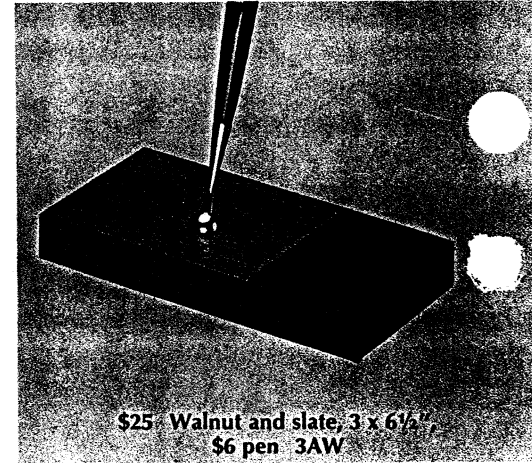

$25 Walnut and slate, 3 x 6 1/2", $6 pen 3AW